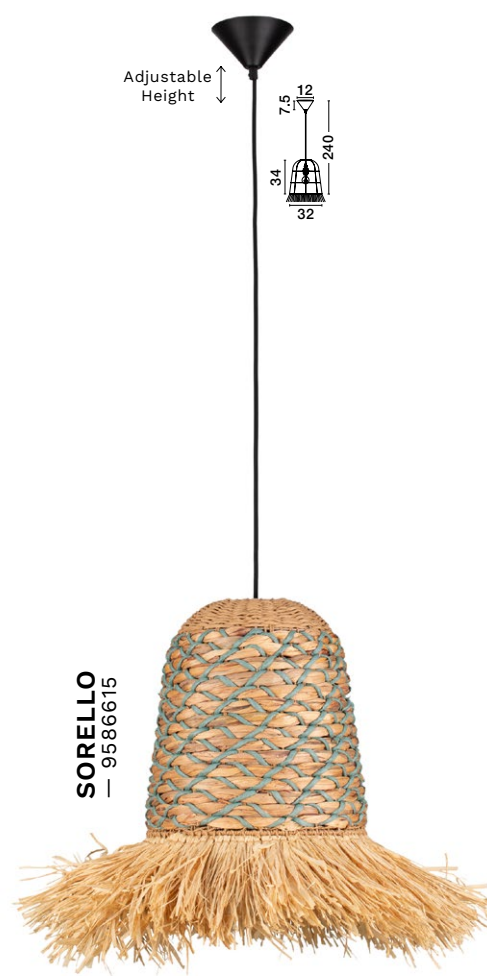

SORELLO
— 9586615

Natural Water
Hyacinth & Raffia
Natural & Blue Rope
Sandy Black Steel
Base
LED E27 · 1x12 Watt
100-240 Volt · IP20
BULB EXCLUDED
—
D: 32
H: 240 cm