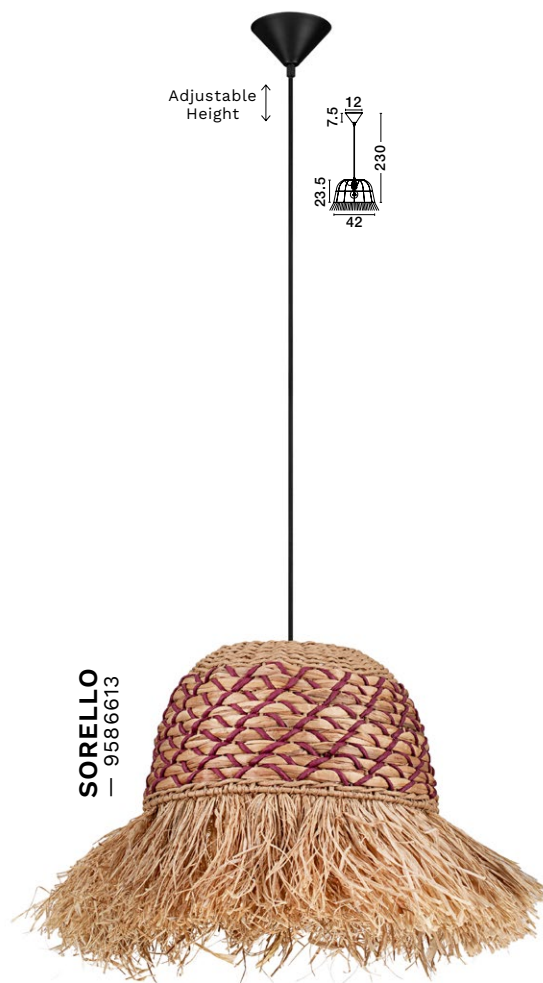

SORELLO
— 9586613

SORELLO
— 9586613

Natural Water
Hyacinth & Raffia
Natural & Red Rope
Sandy Black Steel
Base
LED E27 · 1x12 Watt
100-240 Volt · IP20
BULB EXCLUDED
—
D: 42
H: 230 cm