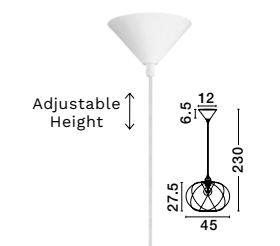

BULB EXCLUDED

—
D: 45
H: 230 cm

BORA
— 9586617

Artificial Silk
& Sandy White Metal
Base
LED E27 · 1x12 Watt
100-240 Volt
IP20

BULB EXCLUDED

—
D: 55
H: 230 cm

BORA
— 9586618

BORA
— 9586617