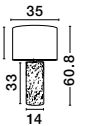

BULB EXCLUDED
Cable Length:
120 cm

—
D: 35
H: 60 cm

PLUMAGE
— 9001069

NORR
— 9001064

IZUMI
— 9001060

Terracotta Ceramic
& Fabric Shade
LED E27 · 1x12 Watt
100-240 Volt · IP20
BULB EXCLUDED
Cable Length: 120 cm