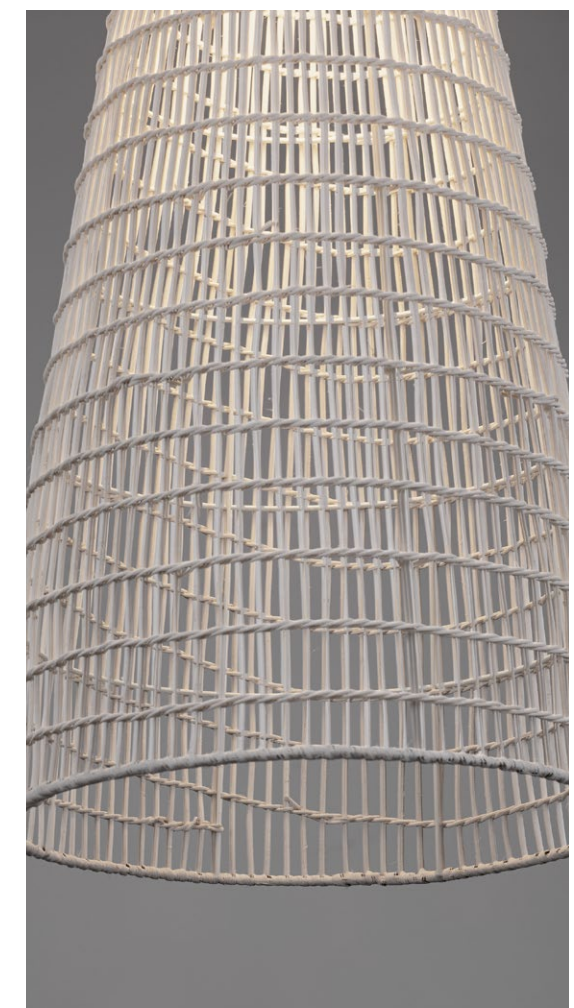

BULB EXCLUDED

D: 35
H: 270 cm

NIRO
— 9586619

NIRO
— 9586620

ELMA
— 9586622

ELMA
— 9586622

Natural Water Hyacinth & Grass
LED E27 · 1x12 Watt
100-240 Volt · IP20
BULB EXCLUDED
Cable Length:
170 cm
Switch On/Off
—
D: 23
H: 70 cm