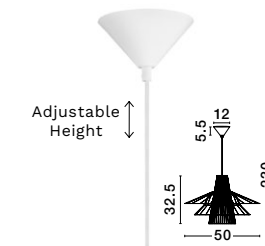

KAO
— 9586600

Natural & Orange
Rope
Sandy White Steel
Base
LED E27 · 1x12 Watt
100-240 Volt
IP20

BULB EXCLUDED

—
D: 50
H: 230 cm

ARTIC
— 9586601

Natural Bamboo
& Rattan
Sandy White Steel
Base
LED E27 · 1x12 Watt
100-240 Volt
IP20

BULB EXCLUDED

—
D: 60
H: 220 cm