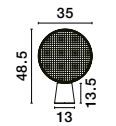

TIERRA
— 9586628

Natural Rattan
& Sandy Black Metal
Base

LED E27 · 1x12 Watt
100-240 Volt · IP20

BULB EXCLUDED

Cable Length:
140 cm

—
D: 35
H: 48.5 cm

TIERRA
— 9586628

NAOS
— 9586630