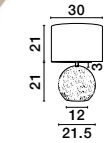

BACCO
— 9001062

Beige Scallop Stone
Casting
& Fabric Shade
LED E27 · 1x12 Watt
100-240 Volt · IP20
BULB EXCLUDED
Cable Length: 110 cm

—
D: 30
H: 50 cm

NAGOMI
— 9001068