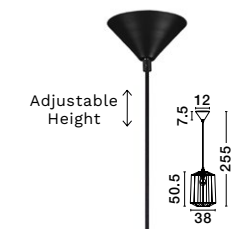

BULB EXCLUDED

—
D: 60
H: 220 cm

KAO
— 9586600

ARTIC
— 9586601

ORA
— 9586602

Natural
& Green Rope
Sandy Black Steel
Base
LED E27 · 1x12 Watt
100-240 Volt · IP20
BULB EXCLUDED
—
D: 38
H: 255 cm

DENA
— 9586603

Natural
& Green Rope
Sandy Black Steel
Base
LED E27 · 1x12 Watt
100-240 Volt · IP20
BULB EXCLUDED
—
D: 39
H: 260 cm

MILA
— 9586612

Natural
& Green Rope
LED E27 · 1x12 Watt
100-240 Volt · IP20
BULB EXCLUDED
Cable Length:
190 cm
—
D: 33
H: 40 cm