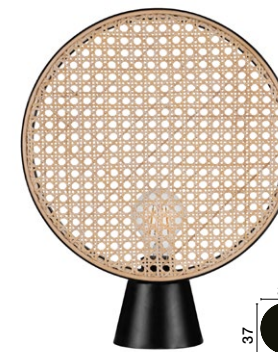

PONN
— 9586625

TIERRA
— 9586627

Natural Rattan
& Sandy Black Metal
Base

LED E27 · 1x12 Watt
100-240 Volt · IP20

BULB EXCLUDED

Cable Length:
140 cm

—
D: 30
H: 37 cm

TIERRA
— 9586627