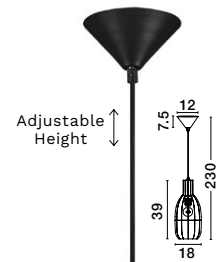

BULB EXCLUDED

D: 35
H: 270 cm

NIRO
— 9586619

NIRO
— 9586620

ELMA
— 9586622

ELMA
— 9586622

Natural Water Hyacinth & Grass
LED E27 · 1x12 Watt
100-240 Volt · IP20
BULB EXCLUDED
Cable Length:
170 cm
Switch On/Off
—
D: 23
H: 70 cm

ANADA
— 9586621

Natural Water Hyacinth & Grass
Wood Base
LED E27 · 1x12 Watt
100-240 Volt · IP20
BULB EXCLUDED
Cable Length:
180 cm
Switch On/Off
—
D: 33
H: 119 cm

ANADA
— 9586621

ONA
— 9586626

Natural Corn Skin
Rope
Sandy Black Steel
Base
LED E27 · 1x12 Watt
100-240 Volt · IP20
BULB EXCLUDED
—
D: 18
H: 230 cm