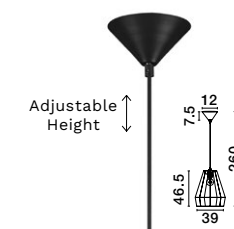

ORA
— 9586602

Natural
& Green Rope
Sandy Black Steel
Base
LED E27 · 1x12 Watt
100-240 Volt · IP20
BULB EXCLUDED
—
D: 38
H: 255 cm

DENA
— 9586603

Natural
& Green Rope
Sandy Black Steel
Base
LED E27 · 1x12 Watt
100-240 Volt · IP20
BULB EXCLUDED
—
D: 39
H: 260 cm

MILA
— 9586612

Natural
& Green Rope
LED E27 · 1x12 Watt
100-240 Volt · IP20
BULB EXCLUDED
Cable Length:
190 cm
—
D: 33
H: 40 cm

ORA
— 9586602