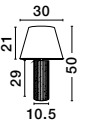

BACCO
— 9001062