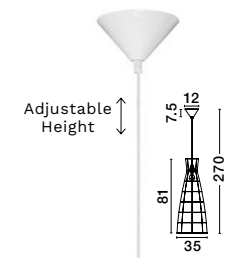

BULB EXCLUDED

D: 35
H: 270 cm

NIRO
— 9586619

NIRO
— 9586620

ELMA
— 9586622

ELMA
— 9586622

Natural Water Hyacinth & Grass
LED E27 · 1x12 Watt
100-240 Volt · IP20
BULB EXCLUDED
Cable Length:
170 cm
Switch On/Off
—
D: 23
H: 70 cm