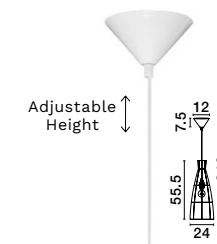

BULB EXCLUDED

D: 35
H: 270 cm

NIRO
— 9586619

NIRO
— 9586620

ELMA
— 9586622

ELMA
— 9586622

Natural Water Hyacinth & Grass
LED E27 · 1x12 Watt
100-240 Volt · IP20
BULB EXCLUDED
Cable Length:
170 cm
Switch On/Off
—
D: 23
H: 70 cm