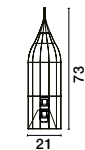

BULB EXCLUDED
Cable Length:
185 cm

—
D: 21
H: 73 cm

NAOS
— 9586630

NAOS
— 9586629

light
the essence
of life