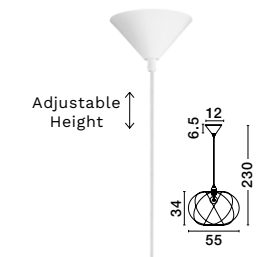

BULB EXCLUDED

—
D: 45
H: 230 cm

BORA
— 9586617

Artificial Silk
& Sandy White Metal
Base
LED E27 · 1x12 Watt
100-240 Volt
IP20

BULB EXCLUDED

—
D: 55
H: 230 cm

BORA
— 9586618

BORA
— 9586617