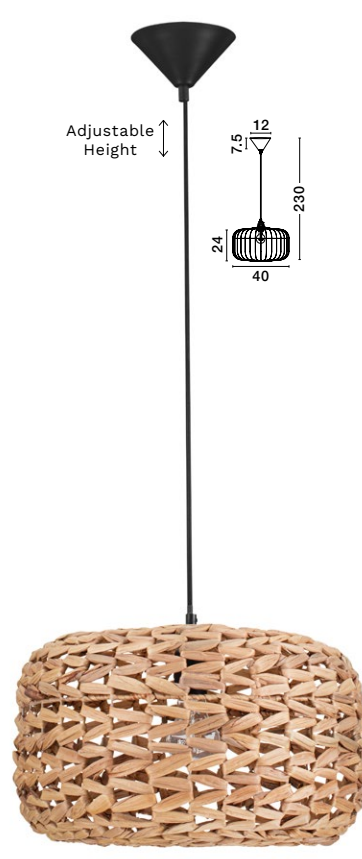

PONN
— 9586625