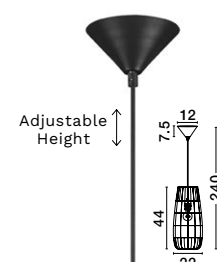

ONA
— 9586626

Natural Corn Skin
Rope
Sandy Black Steel
Base
LED E27 · 1x12 Watt
100-240 Volt · IP20
BULB EXCLUDED
—
D: 18
H: 230 cm

RIU
— 9586631

Natural Rattan
& Bamboo
Sandy Black Steel
Base
LED E27 · 1x12 Watt
100-240 Volt · IP20
BULB EXCLUDED
—
D: 22
H: 240 cm

PONN
— 9586625

Natural Water
Hyacinth
Sandy Black Steel
Base
LED E27 · 1x12 Watt
100-240 Volt · IP20
BULB EXCLUDED
—
D: 40
H: 230 cm